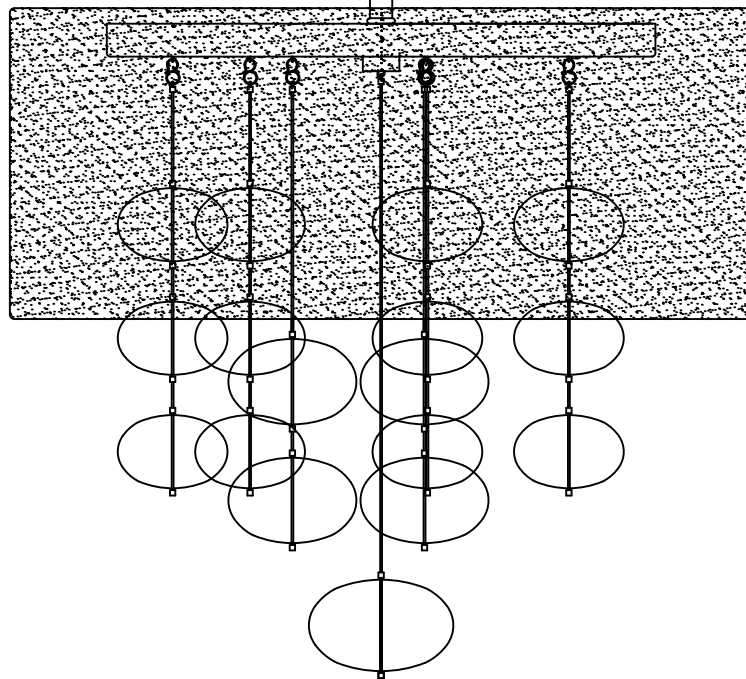

FIXTURE:
Length/Dia. 16" [40.6cm]
Width/Ext. ---
Height 18.5" [47.2cm]

Maximum
Hanging
Height ---

Light Source/
Bulb Info. (3) - G9, 40W, 120V

Included? Yes

Driver/
Transformer

Input AC 120V

Dimmable Yes

Color

Lumens

Notes:

5.00" [12cm]

18.50" [47.2cm]

16.00" [40.6cm]